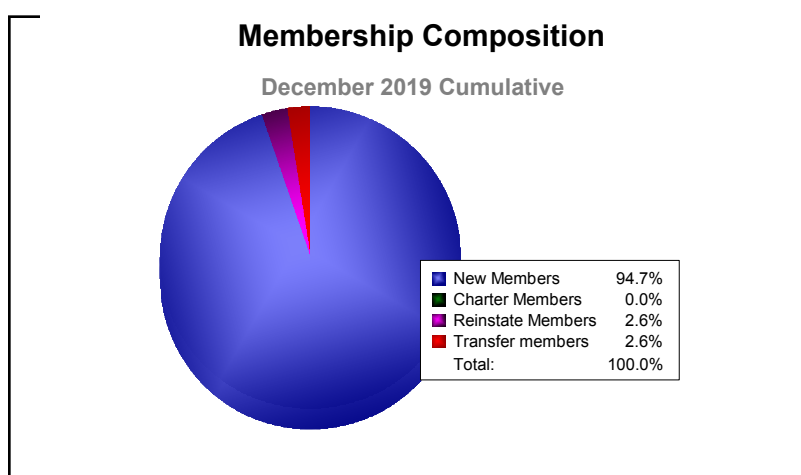

Year	New Clubs	Dropped Clubs	Gain/ Loss Clubs	New Members	Charter Members	Reinstate Members	Transfer Members	Total Member Added	Total Members Dropped	Gain/ Loss Members
2015-2016	1	-2	-1	93	28	10	8	139	-138	1
2016-2017	2	-1	1	77	53	2	8	140	-71	69
2017-2018	0	0	0	80	0	5	4	89	-156	-67
2018-2019	0	0	0	107	1	4	1	113	-85	28
2019-2020	0	0	0	36	0	1	1	38	-63	-25
Average	1	-1	0	79	16	4	4	104	-103	1

Year	New Clubs	Dropped Clubs	Gain/ Loss Clubs	New Members	Charter Members	Reinstate Members	Transfer Members	Total Member Added	Total Members Dropped	Gain/ Loss Members
2015-2016	0	0	0	91	0	2	0	93	-46	47
2016-2017	0	0	0	35	0	1	3	39	-99	-60
2017-2018	0	0	0	36	4	3	3	46	-51	-5
2018-2019	1	0	1	67	21	0	0	88	-34	54
2019-2020	1	0	1	20	24	2	1	47	-61	-14
Average	0	0	0	50	10	2	1	63	-58	4