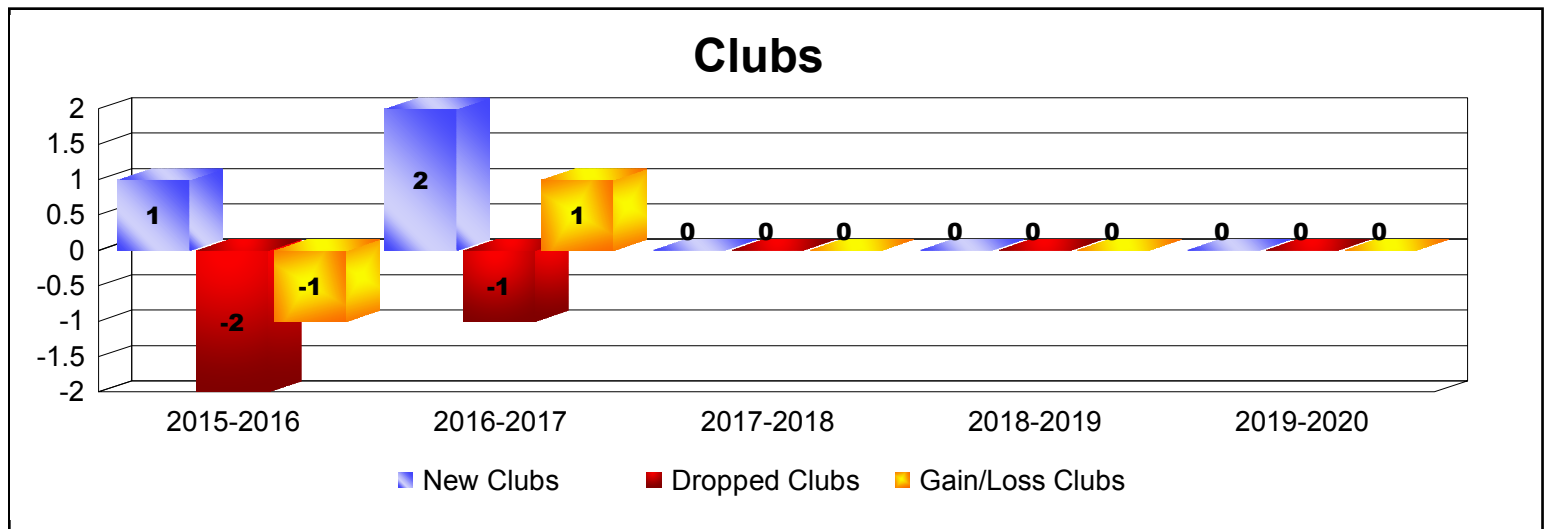

Year	New Clubs	Dropped Clubs	Gain/ Loss Clubs	New Members	Charter Members	Reinstate Members	Transfer Members	Total Member Added	Total Members Dropped	Gain/ Loss Members
2015-2016	1	-2	-1	93	28	10	8	139	-138	1
2016-2017	2	-1	1	77	53	2	8	140	-71	69
2017-2018	0	0	0	80	0	5	4	89	-156	-67
2018-2019	0	0	0	107	1	4	1	113	-85	28
2019-2020	0	0	0	36	0	1	1	38	-63	-25
Average	1	-1	0	79	16	4	4	104	-103	1

Year	New Clubs	Dropped Clubs	Gain/ Loss Clubs	New Members	Charter Members	Reinstate Members	Transfer Members	Total Member Added	Total Members Dropped	Gain/ Loss Members
2015-2016	0	0	0	91	0	2	0	93	-46	47
2016-2017	0	0	0	35	0	1	3	39	-99	-60
2017-2018	0	0	0	36	4	3	3	46	-51	-5
2018-2019	1	0	1	67	21	0	0	88	-34	54
2019-2020	1	0	1	20	24	2	1	47	-61	-14
Average	0	0	0	50	10	2	1	63	-58	4