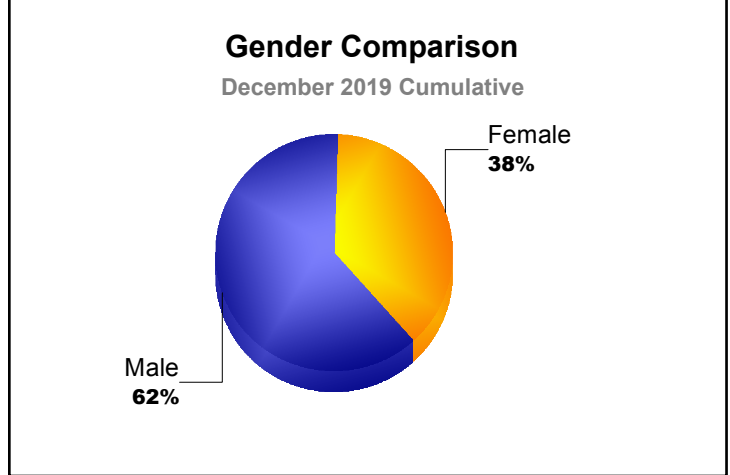

Year	New Clubs	Dropped Clubs	Gain/ Loss Clubs	New Members	Charter Members	Reinstate Members	Transfer Members	Total Member Added	Total Members Dropped	Gain/ Loss Members
2015-2016	1	-2	-1	93	28	10	8	139	-138	1
2016-2017	2	-1	1	77	53	2	8	140	-71	69
2017-2018	0	0	0	80	0	5	4	89	-156	-67
2018-2019	0	0	0	107	1	4	1	113	-85	28
2019-2020	0	0	0	36	0	1	1	38	-63	-25
Average	1	-1	0	79	16	4	4	104	-103	1