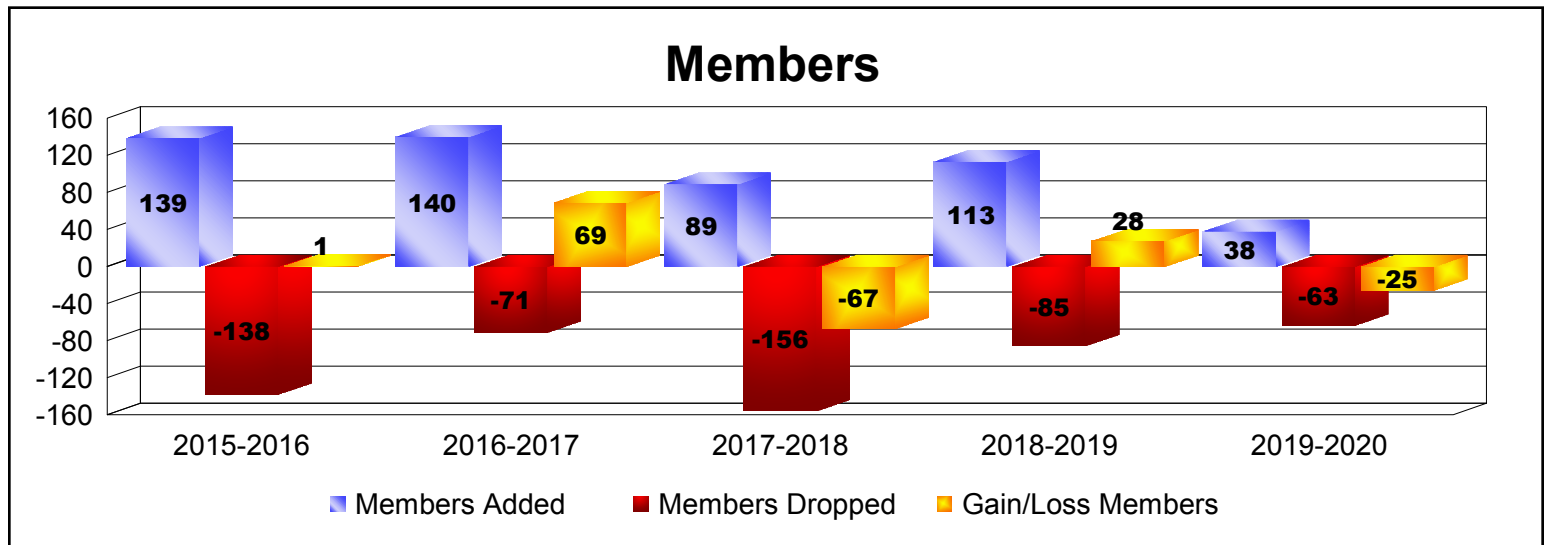

Year	New Clubs	Dropped Clubs	Gain/ Loss Clubs	New Members	Charter Members	Reinstate Members	Transfer Members	Total Member Added	Total Members Dropped	Gain/ Loss Members
2015-2016	1	-2	-1	93	28	10	8	139	-138	1
2016-2017	2	-1	1	77	53	2	8	140	-71	69
2017-2018	0	0	0	80	0	5	4	89	-156	-67
2018-2019	0	0	0	107	1	4	1	113	-85	28
2019-2020	0	0	0	36	0	1	1	38	-63	-25
Average	1	-1	0	79	16	4	4	104	-103	1

Year	New Clubs	Dropped Clubs	Gain/ Loss Clubs	New Members	Charter Members	Reinstate Members	Transfer Members	Total Member Added	Total Members Dropped	Gain/ Loss Members
2015-2016	0	0	0	91	0	2	0	93	-46	47
2016-2017	0	0	0	35	0	1	3	39	-99	-60
2017-2018	0	0	0	36	4	3	3	46	-51	-5
2018-2019	1	0	1	67	21	0	0	88	-34	54
2019-2020	1	0	1	20	24	2	1	47	-61	-14
Average	0	0	0	50	10	2	1	63	-58	4